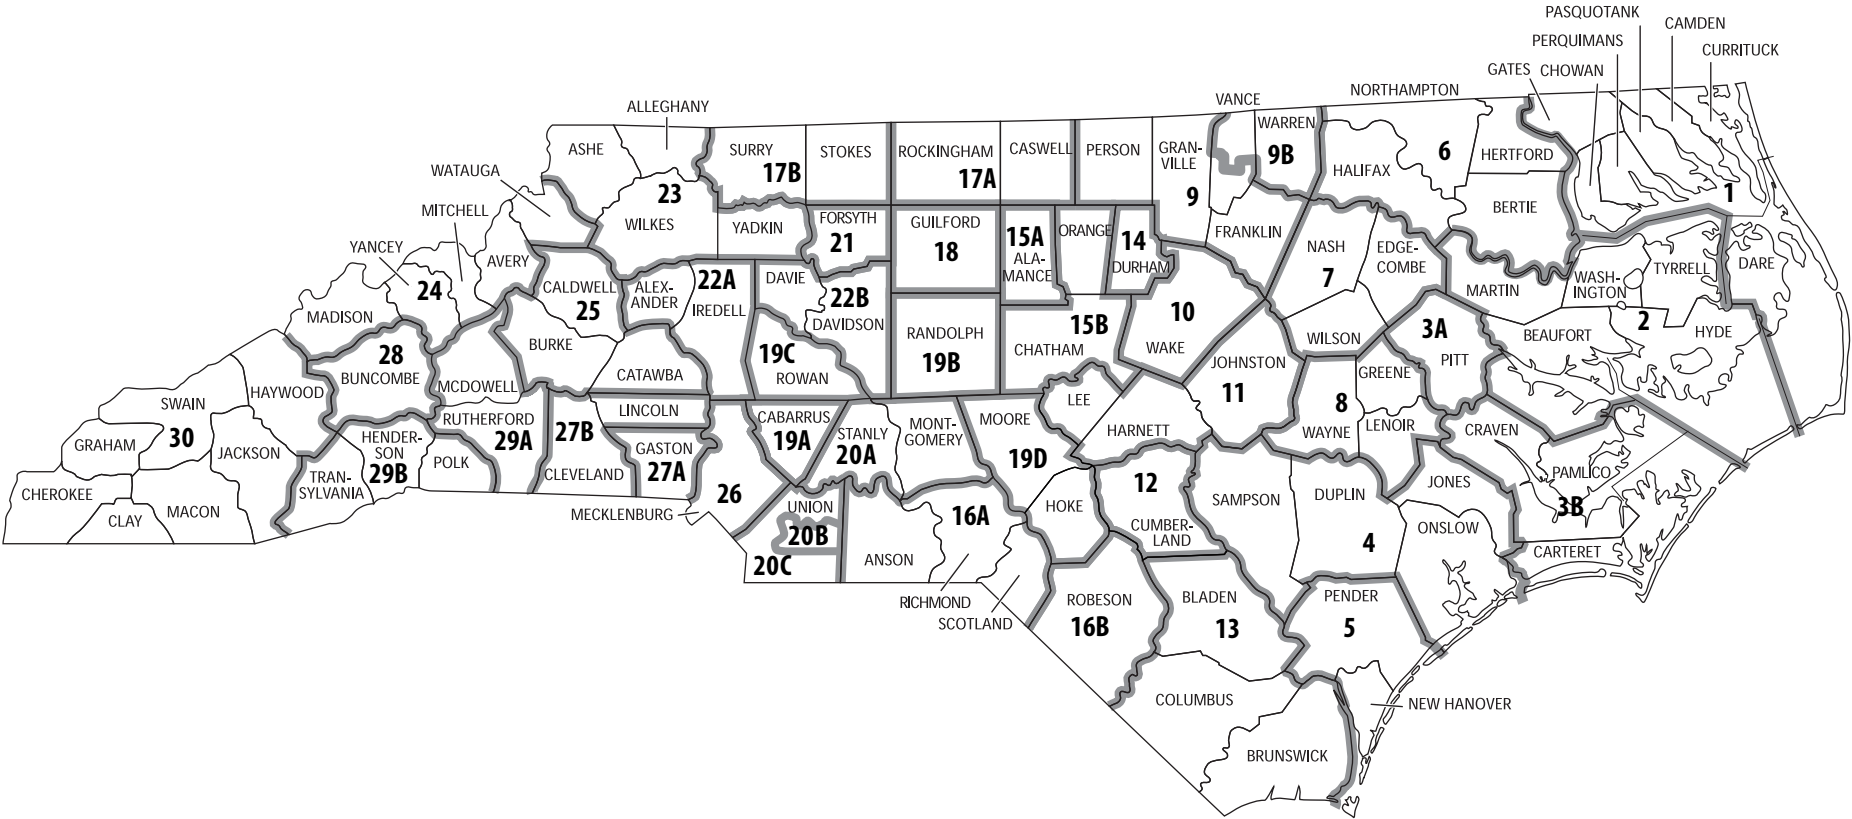

# North Carolina District Court Districts

Effective January 1, 2019

Note: Districts 9 and 9B, and districts 20B and 20C are districts for electoral purposes only. They are combined for administrative purposes.

County	District
Alamance	15A
Alexander	22A
Alleghany	23
Anson	16A
Ashe	23
Avery	24
Beaufort	2
Bertie	6
Bladen	13
Brunswick	13
Buncombe	28
Burke	25
Cabarrus	19A
Caldwell	25
Camden	1
Carteret	3B
Caswell	17A
Catawba	25
Chatham	15B
Cherokee	30
Chowan	1
Clay	30
Cleveland	27B
Columbus	13
Craven	3B
Cumberland	12
Currituck	1
Dare	1
Davidson	22B
Davie	22B
Duplin	4
Durham	14
Edgecombe	7
Forsyth	21
Franklin	9
Gaston	27A
Gates	1
Graham	30
Granville	9
Greene	8
Guilford	18
Halifax	6
Harnett	11
Haywood	30
Henderson	29B
Hertford	6
Hoke	19D
Hyde	2
Iredell	22A
Jackson	30

County	District
Johnston	11
Jones	4
Lee	11
Lenoir	8
Lincoln	27B
McDowell	29A
Macon	30
Madison	24
Martin	2
Mecklenburg	26
Mitchell	24
Montgomery	20A
Moore	19D
Nash	7
New Hanover	5
Northampton	6
Onslow	4
Orange	15B
Pamlico	3B
Pasquotank	1
Pender	5
Perquimans	1
Person	9
Pitt	3A
Polk	29B
Randolph	19B
Richmond	16A
Robeson	16B
Rockingham	17A
Rowan	19C
Rutherford	29A
Sampson	4
Scotland	16A
Stanly	20A
Stokes	17B
Surry	17B
Swain	30
Transylvania	29B
Tyrrell	2
Union	20B, C
Vance	9B
Wake	10
Warren	9B
Washington	2
Watauga	24
Wayne	8
Wilkes	23
Wilson	7
Yadkin	23
Yancey	24