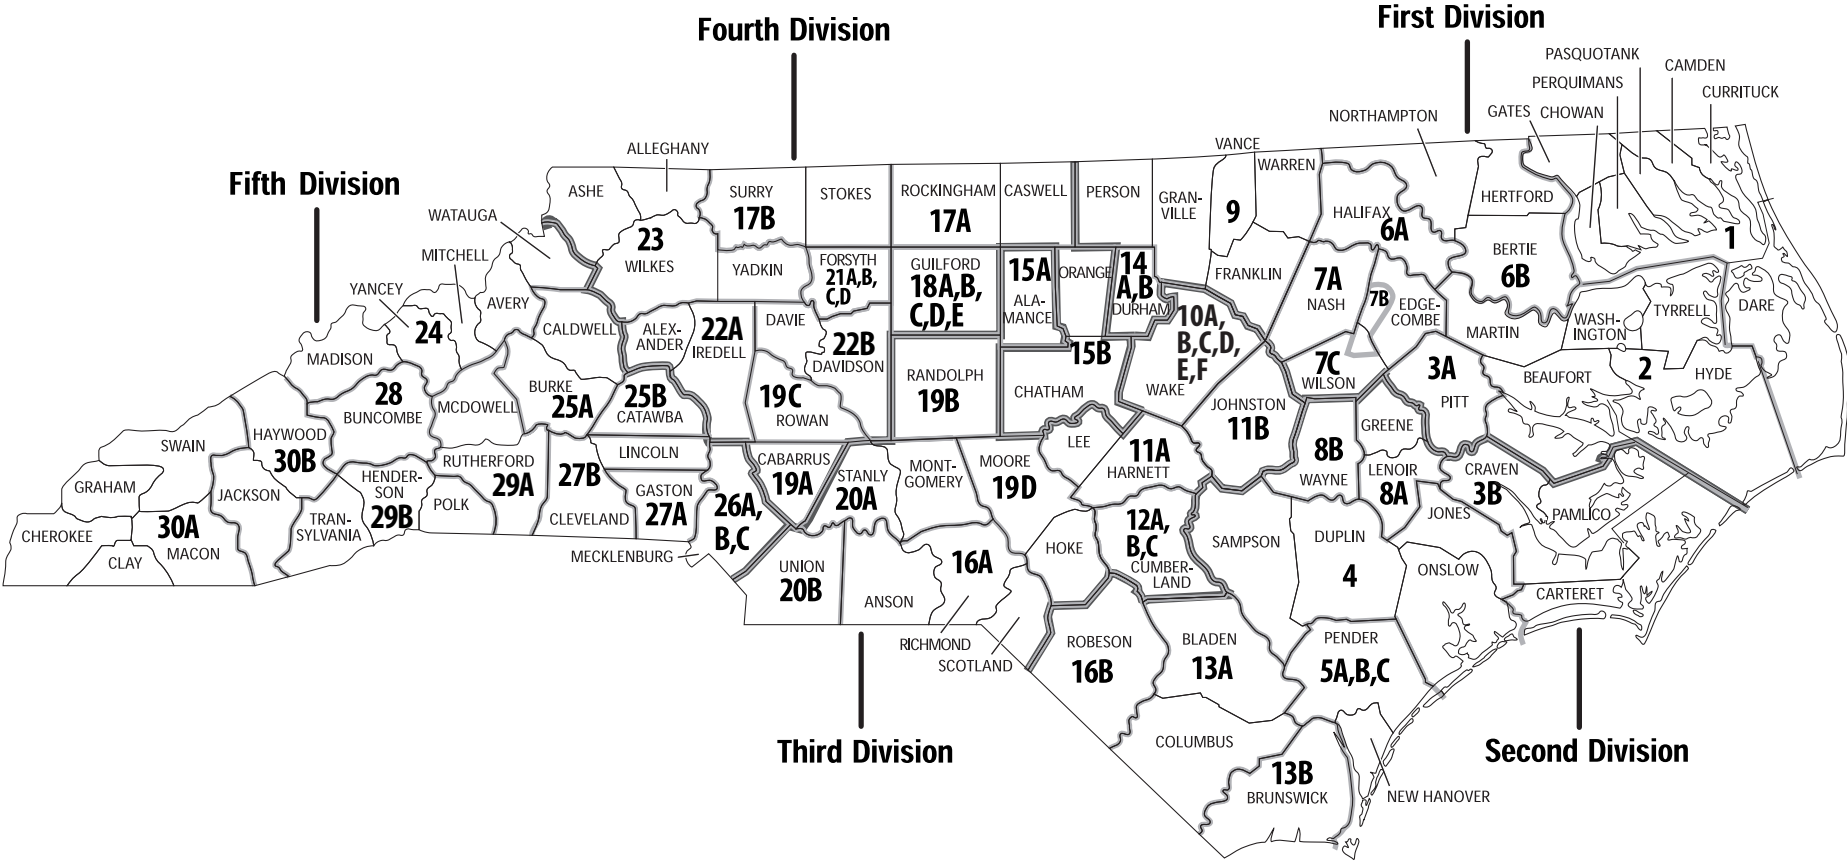

North Carolina Superior Court Districts

Effective January 1, 2019

Note: Districts that have more than one letter associated with the district number (i.e., 10A, B, C, D) are divided into separate districts for electoral purposes. For administrative purposes, they are combined into a single district.

Division	County
1	Beaufort, Bertie, Camden, Chowan, Currituck, Dare, Edgecombe, Franklin, Gates, Granville, Halifax, Hertford, Hyde, Martin, Nash, Northampton, Pasquotank, Perquimans, Person, Tyrrell, Vance, Warren, Washington, Wilson
2	Bladen, Brunswick, Carteret, Columbus, Craven, Duplin, Greene, Jones, Lenoir, New Hanover, Onslow, Pamlico, Pender, Robeson, Sampson, Wayne
3	Alamance, Anson, Cumberland, Harnett, Hoke, Johnston, Lee, Montgomery, Moore, Randolph, Richmond, Scotland, Stanly, Union, Wake
4	Alexander, Alleghany, Ashe, Cabarrus, Caswell, Davidson, Davie, Forsyth, Guilford, Iredell, Rockingham, Rowan, Stokes, Surry, Wilkes, Yadkin
5	Avery, Buncombe, Burke, Caldwell, Catawba, Cherokee, Clay, Cleveland, Gaston, Graham, Haywood, Henderson, Jackson, Lincol, Macon, Madison, McDowell, Mecklenburg, Mitchell, Polk, Rutherford, Swain, Transylvania, Watauga, Yancey