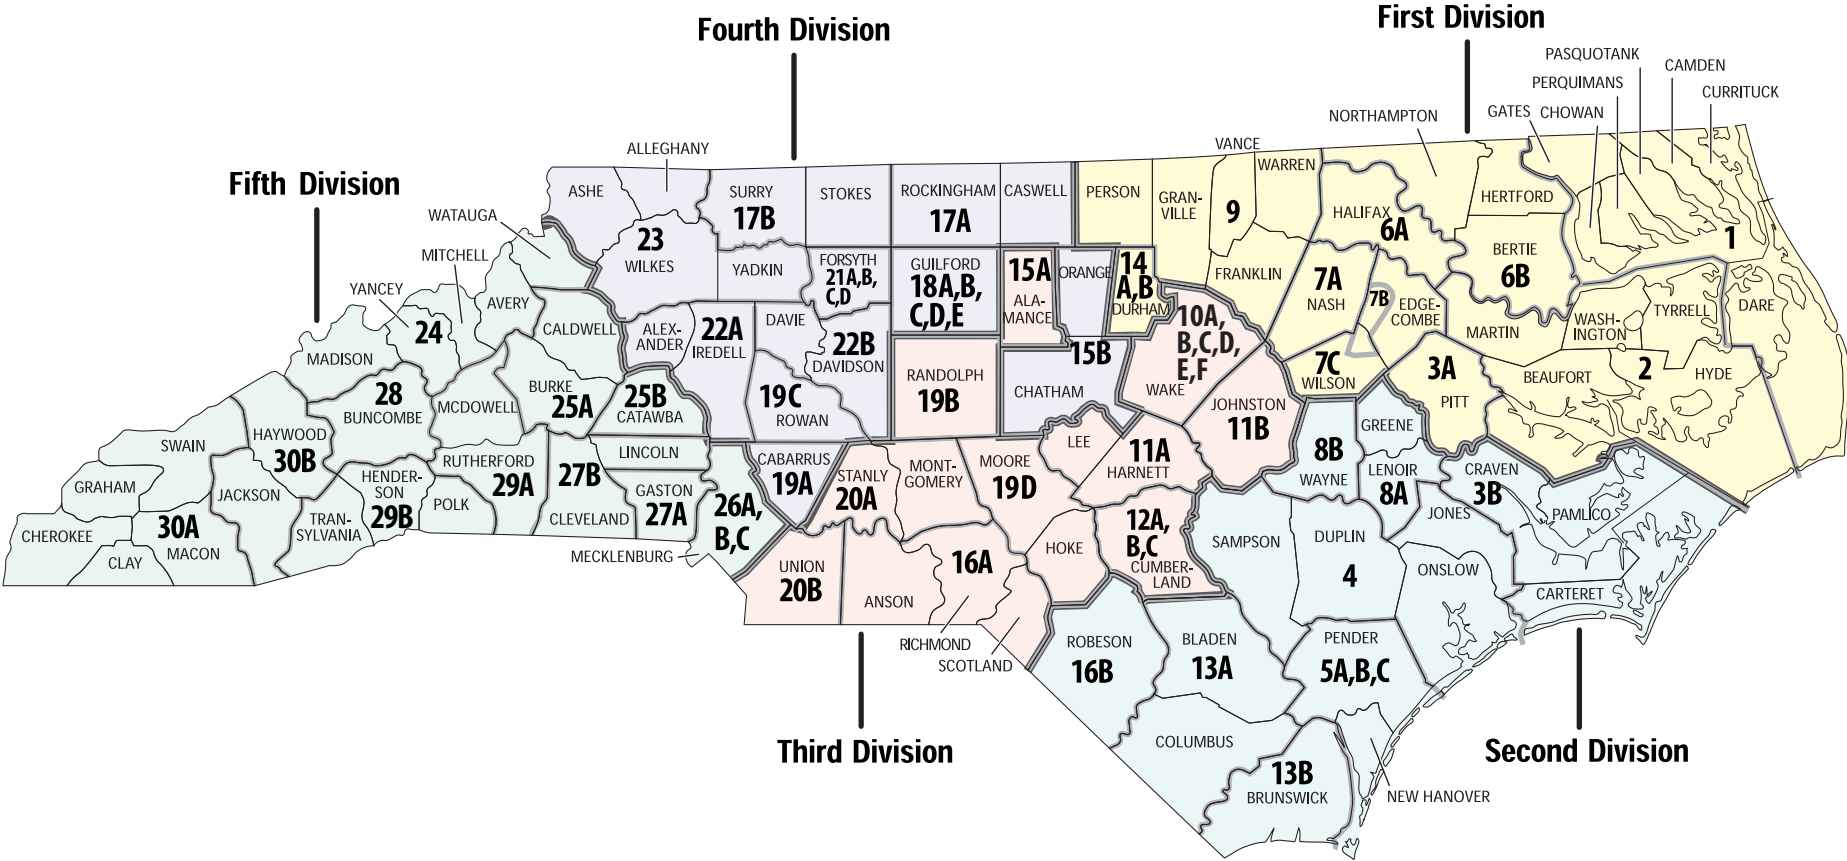

North Carolina Superior Court Districts

Effective January 1, 2019

Note: Districts that have more than one letter associated with the district number (i.e., 10A, B, C, D) are divided into separate districts for electoral purposes. For administrative purposes, they are combined into a single district.

Division	County
1	Beaufort, Bertie, Camden, Chowan, Currituck, Dare, Edgecombe, Franklin, Gates, Granville, Halifax, Hertford, Hyde, Martin, Nash, Northampton, Pasquotank, Perquimans, Person, Tyrrell, Vance, Warren, Washington, Wilson
2	Bladen, Brunswick, Carteret, Columbus, Craven, Duplin, Greene, Jones, Lenoir, New Hanover, Onslow, Pamlico, Pender, Robeson, Sampson, Wayne
3	Alamance, Anson, Cumberland, Harnett, Hoke, Johnston, Lee, Montgomery, Moore, Randolph, Richmond, Scotland, Stanly, Union, Wake
4	Alexander, Alleghany, Ashe, Cabarrus, Caswell, Davidson, Davie, Forsyth, Guilford, Iredell, Rockingham, Rowan, Stokes, Surry, Wilkes, Yadkin
5	Avery, Buncombe, Burke, Caldwell, Catawba, Cherokee, Clay, Cleveland, Gaston, Graham, Haywood, Henderson, Jackson, Lincol, Macon, Madison, McDowell, Mecklenburg, Mitchell, Polk, Rutherford, Swain, Transylvania, Watauga, Yancey